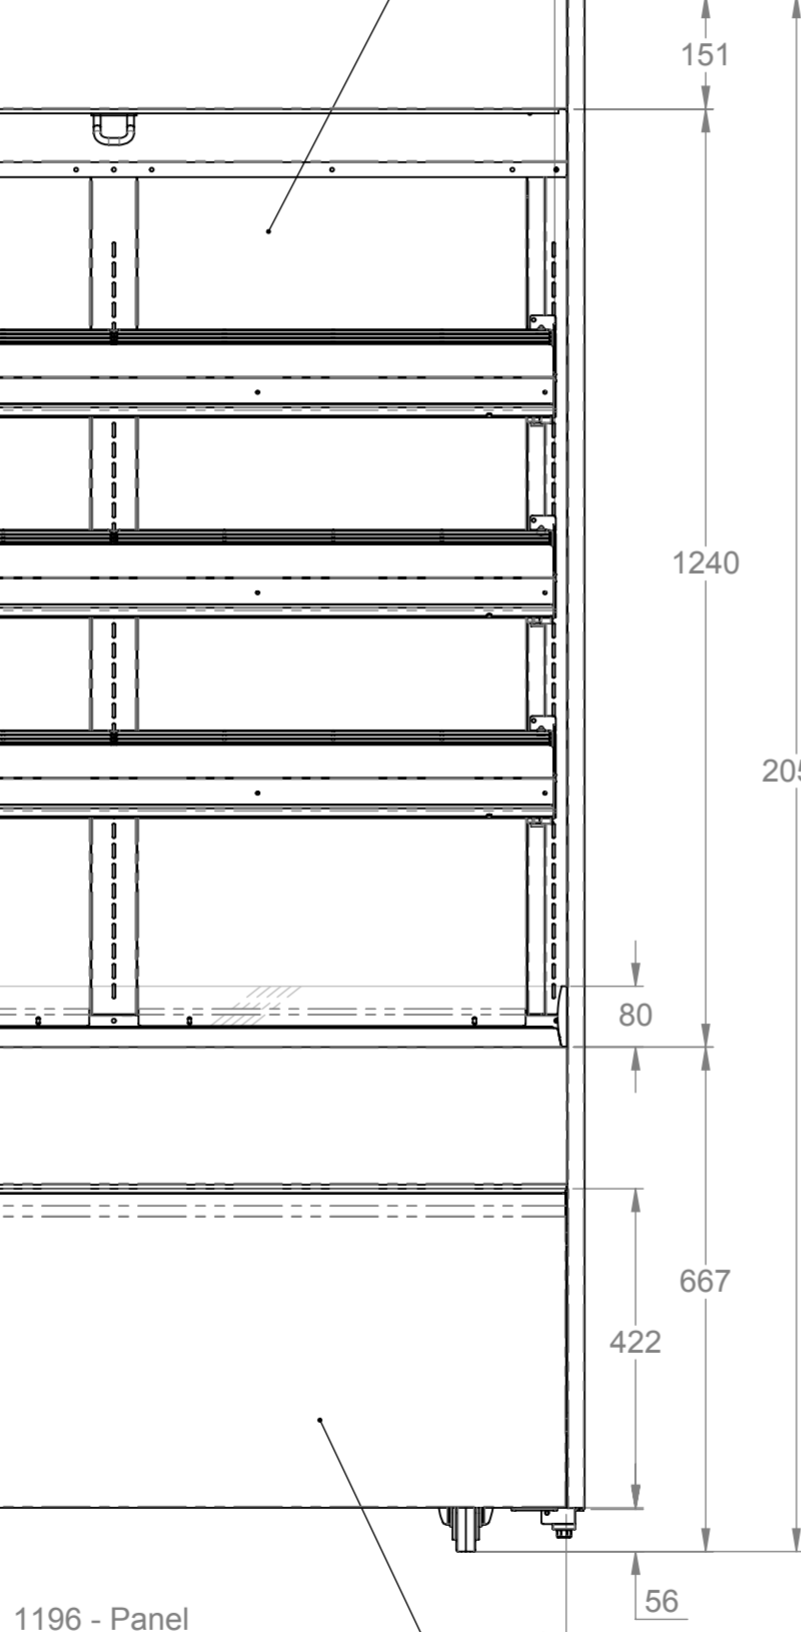

Plan

1199 - Inside

Bright polished s/steel internal panels

1166 - Display Shelf

Front elevation

Satin polished s/steel front & end panels

Display controls located behind drop down fascia panel

End elevation

Rear elevation

End elevation

ELECTRICAL SPEC - 20A, 230V,
(min1.5Kw - max 4Kw)
Via commando plug on 2.5 Metre lead
Weight - 350 Kg Approx

Assembly No - HHCTMD12-NB

Issue	Date	Description
 Randles Rd, Knowsley Business Park, Merseyside L34 9HZ. Tel: 0151 548 2211 Fax: 0151 549 2179		
Title: Heated Multi Tier 1200 Tall		
Drg No :	Issue:	Date: 15/06/2017
17-158--A		Scale: 1:10 @ A2
		Chk'd:
Drn by: G Burgess	All dims in MM	Date: