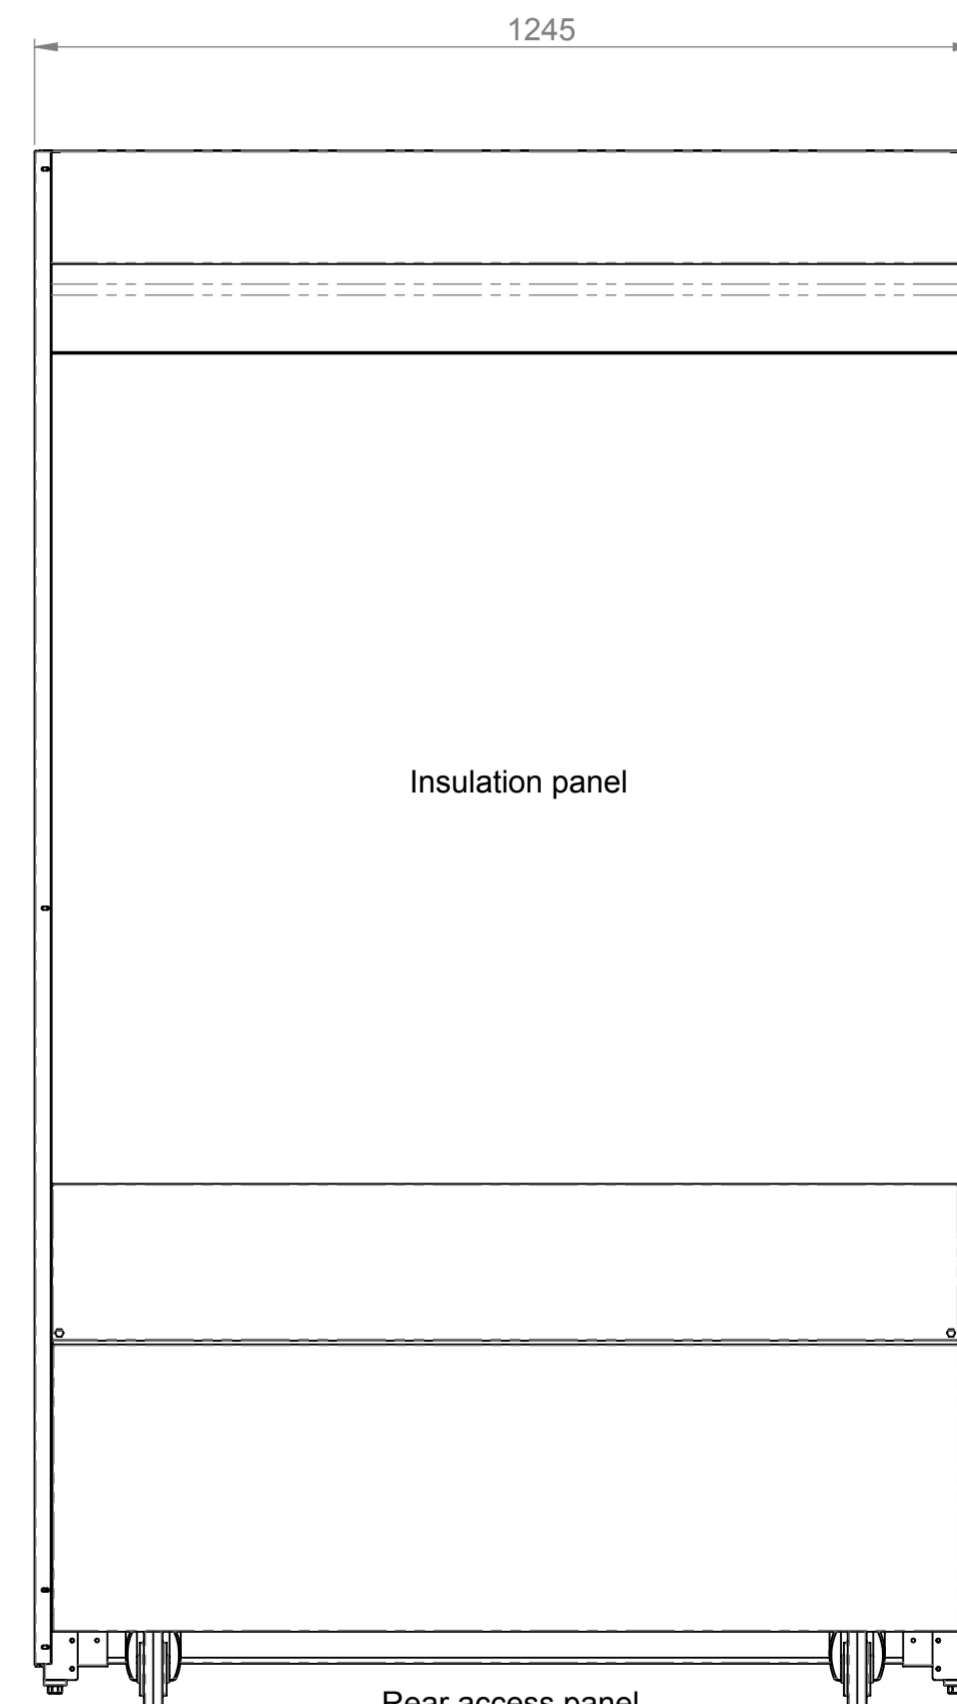

Plan

1199 - Inside

Bright polished s/steel internal panels

1166 - Display Shelf

Front elevation

Satin polished s/steel front & end panels

Display controls located behind drop down fascia panel

End elevation

Rear elevation

End elevation

ELECTRICAL SPEC - 20A, 230V,
(min1.5Kw - max 4Kw)
Via commando plug on 2.5 Metre lead
Weight - 350 Kg Approx

Assembly No - HHCTMD12-NB

Issue	Date	Description
 Randles Rd, Knowsley Business Park, Merseyside L34 9HZ. Tel: 0151 548 2211 Fax: 0151 549 2179		
Title: Heated Multi Tier 1200 Tall		
Drg No :	Issue:	Date: 15/06/2017
17-158--A		Scale: 1:10 @ A2
		Chk'd:
Drn by: G Burgess	All dims in MM	Date: