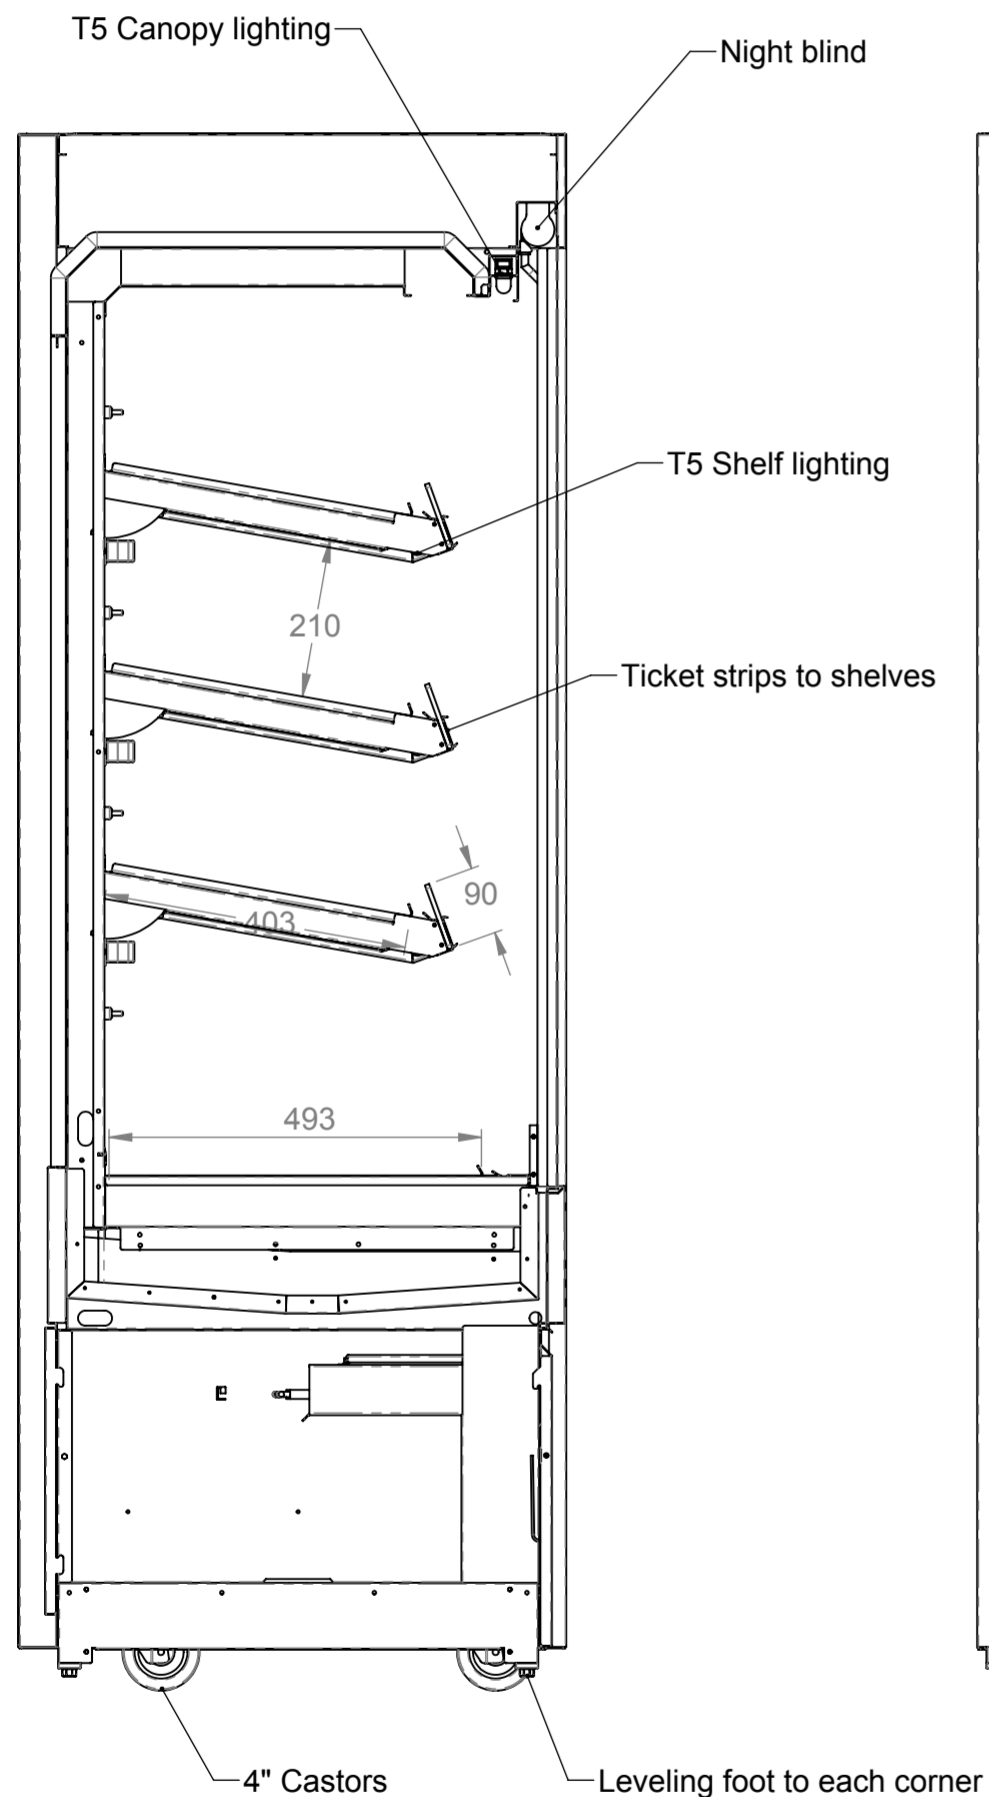

Plan

1199 - Inside

Bright polished s/steel internal panels

1166 - Display Shelf

Front elevation

Satin polished s/steel front & end panels

Display controls located behind drop down fascia panel

End elevation

Rear elevation

End elevation

ELECTRICAL SPEC - 20A, 230V,
(min1.5Kw - max 4Kw)
Via commando plug on 2.5 Metre lead
Weight - 350 Kg Approx

Assembly No - HHCTMD12-NB

Issue	Date	Description
 Randles Rd, Knowsley Business Park, Merseyside L34 9HZ. Tel: 0151 548 2211 Fax: 0151 549 2179		
Title: Heated Multi Tier 1200 Tall		
Drg No :	Issue:	Date: 15/06/2017
17-158--A		Scale: 1:10 @ A2
		Chk'd:
Drn by: G Burgess	All dims in MM	Date: