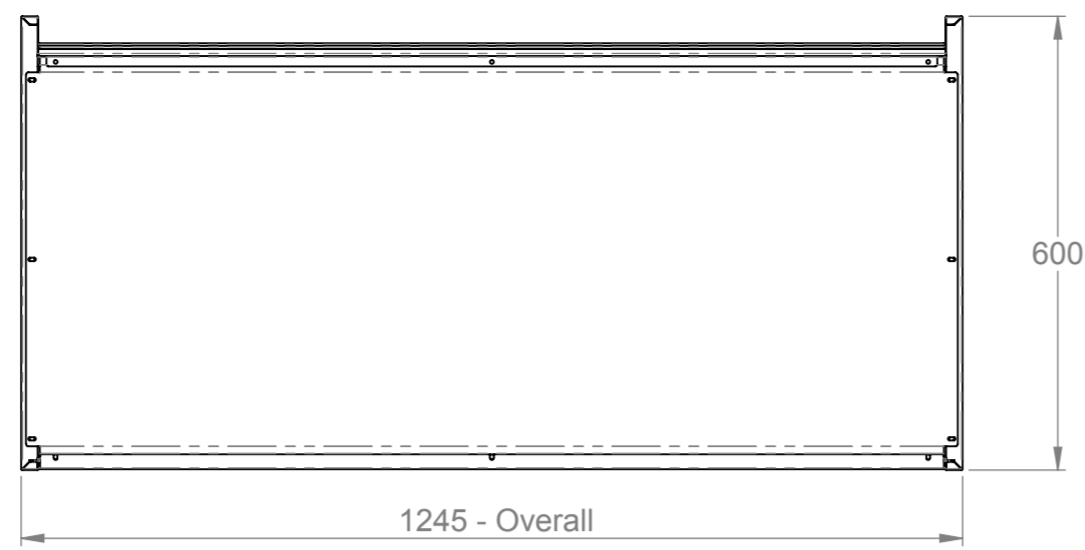

This drawing and the information properties contained there on is the property of Counterline Ltd and must not be copied or issued to a third party without the prior consent of Counterline Ltd.

1245 - Overall

600

Plan