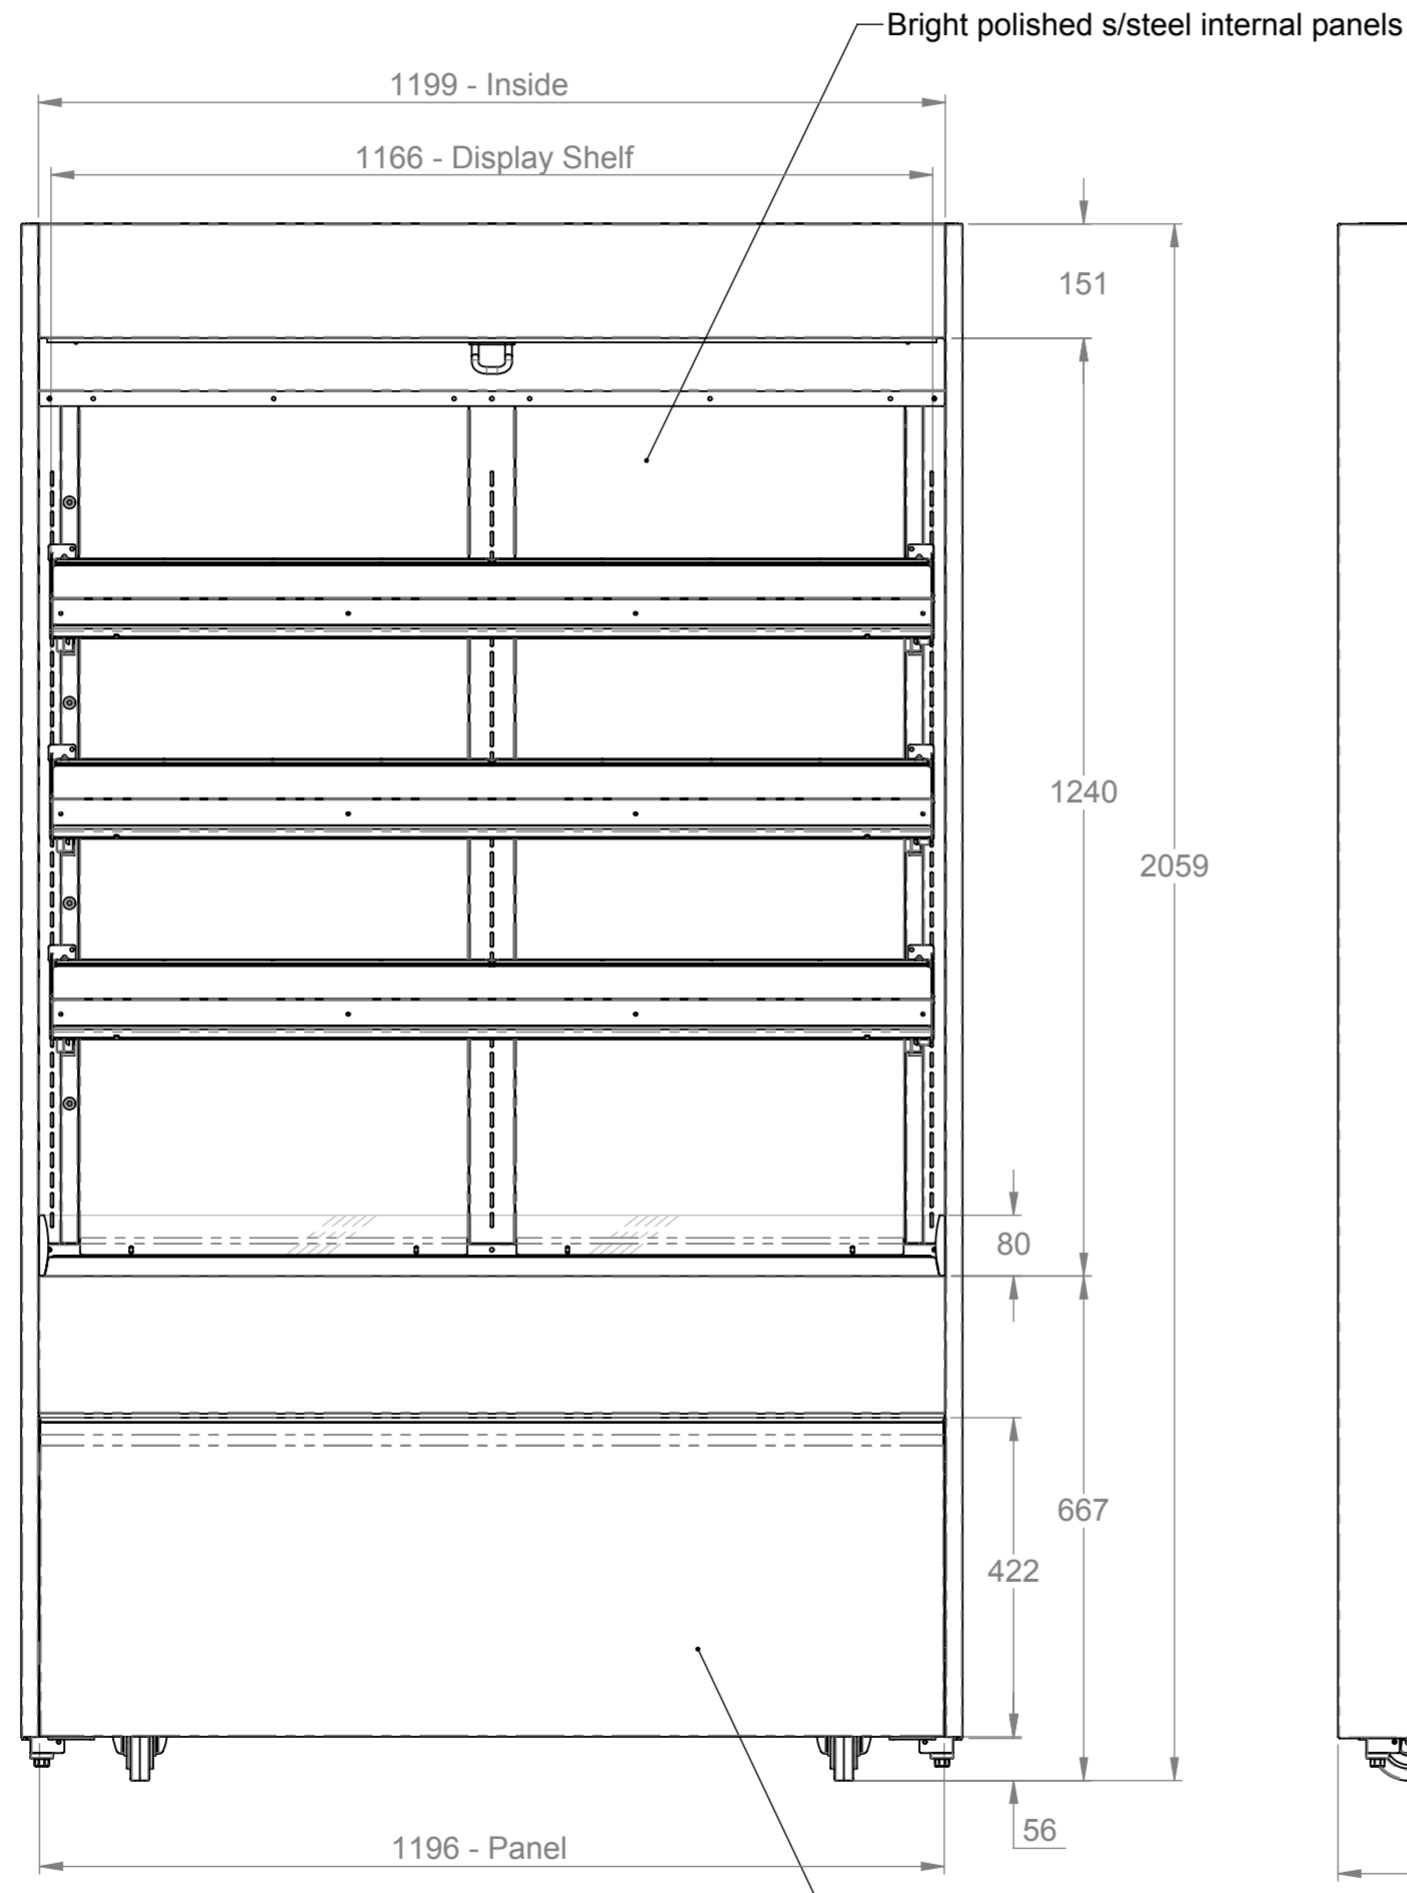

600

Plan

End elevation

Front elevation

End elevation

Rear elevation

ELECTRICAL SPEC - 20A, 230V,
(min 1.5Kw - max 4Kw)
Via commando plug on 2.5 Metre lead
Weight - 200 Kg Approx

Assembly No - HHCNTMD12-NB

Issue	Date	Description
<p>Randles Rd, Knowsley Business Park, Merseyside L34 9HZ. Tel: 0151 548 2211 Fax: 0151 549 2179</p>		
Title: Heated Multi Tier Narrow 1200 Tall		
Drg No :	Issue:	Date: 15/06/2017
17-157--A		Scale: 1:10 @ A2
		Chk'd:
Drn by: G Burgess	All dims in MM	Date: