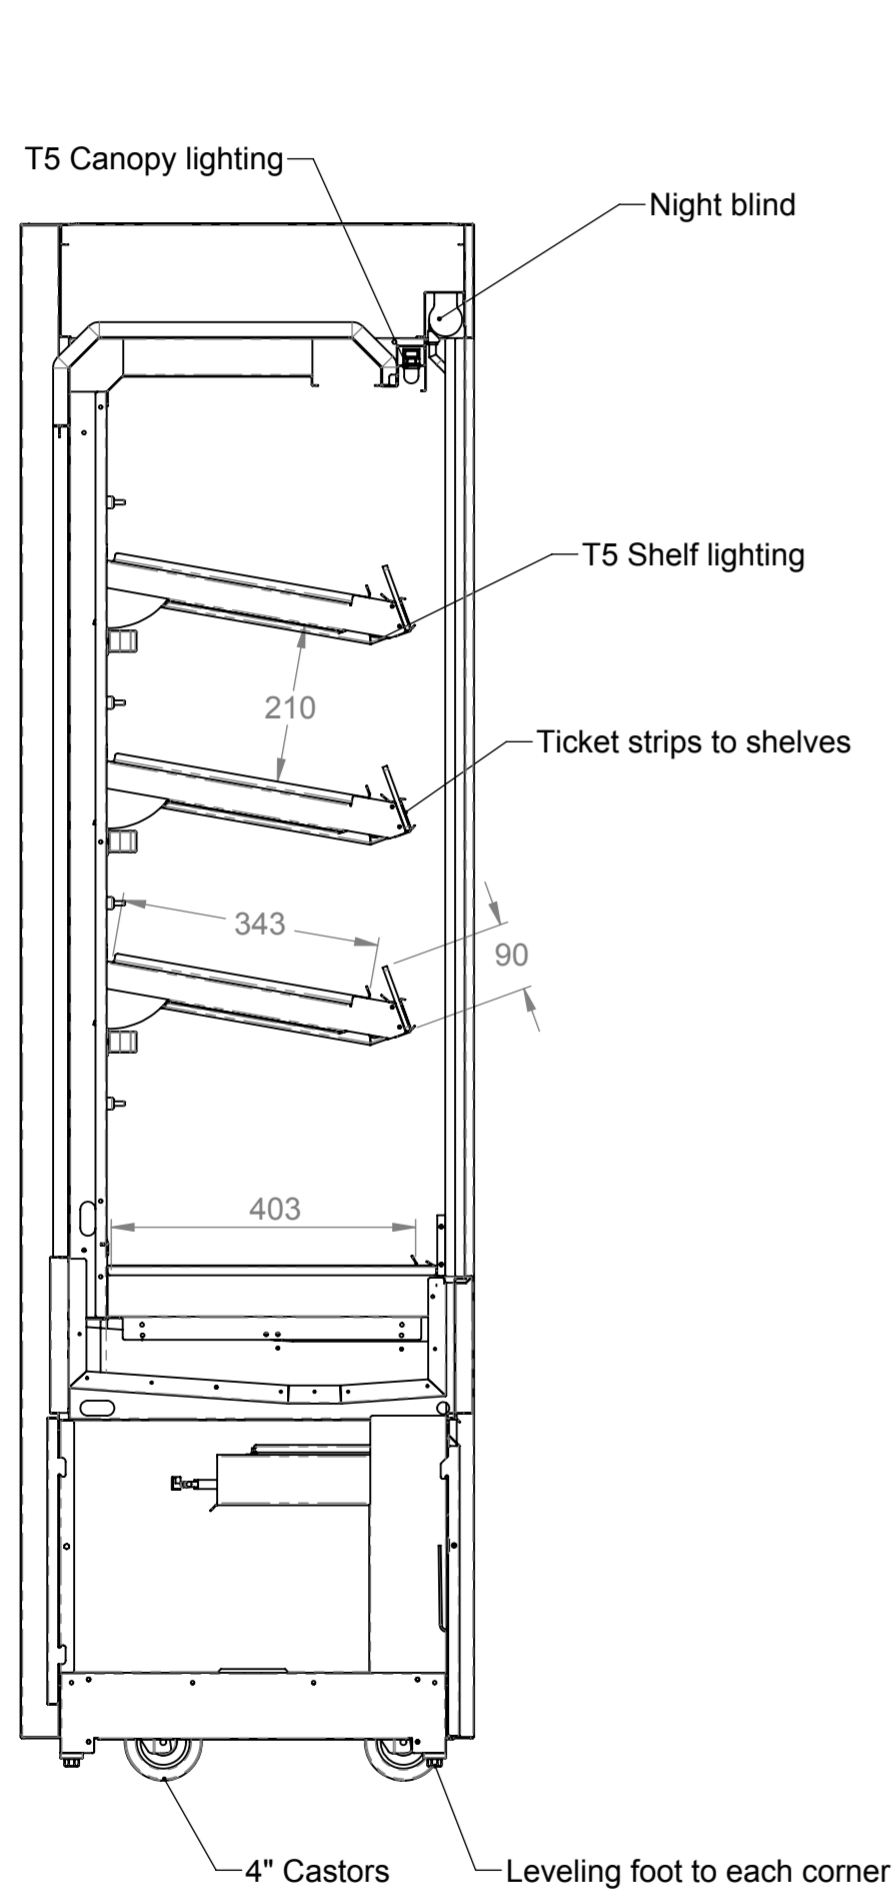

600

Plan

End elevation

Front elevation

End elevation

Rear elevation

ELECTRICAL SPEC - 20A, 230V,
(min 1.5Kw - max 4Kw)
Via commando plug on 2.5 Metre lead
Weight - 200 Kg Approx

Assembly No - HHCNTMD12-NB