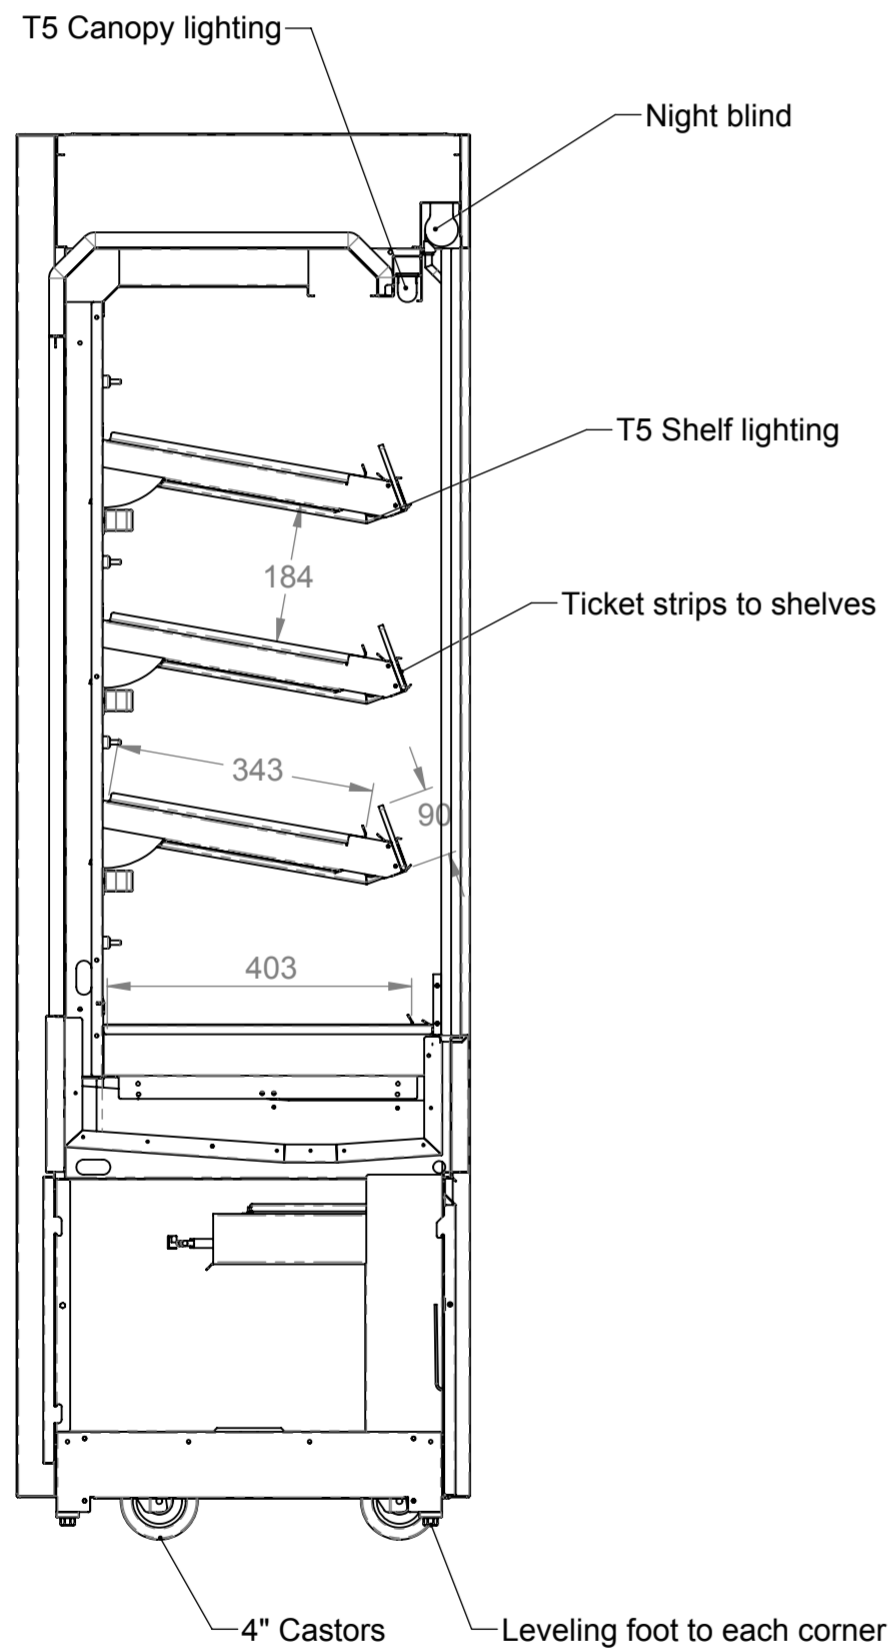

End elevation

Rear elevation

End elevation

ELECTRICAL SPEC - 20A, 230V,  
(min 1.5Kw - max 4Kw)  
Via commando plug on 2.5 Metre lead  
Weight - 200 Kg Approx

**Assembly No - HHCNMD12-NB**

Issue	Date	Description
<p>Randles Rd, Knowsley Business Park, Merseyside L34 9HZ. Tel: 0151 548 2211 Fax: 0151 549 2179</p>		
Title: <b>Heated Multi Tier Narrow 1200</b>		
Drg No :	Issue:	Date: 14/06/2017
<b>17-153--A</b>		Scale: 1:10 @ A2
		Chk'd:
Drn by: G Burgess	All dims in MM	Date: