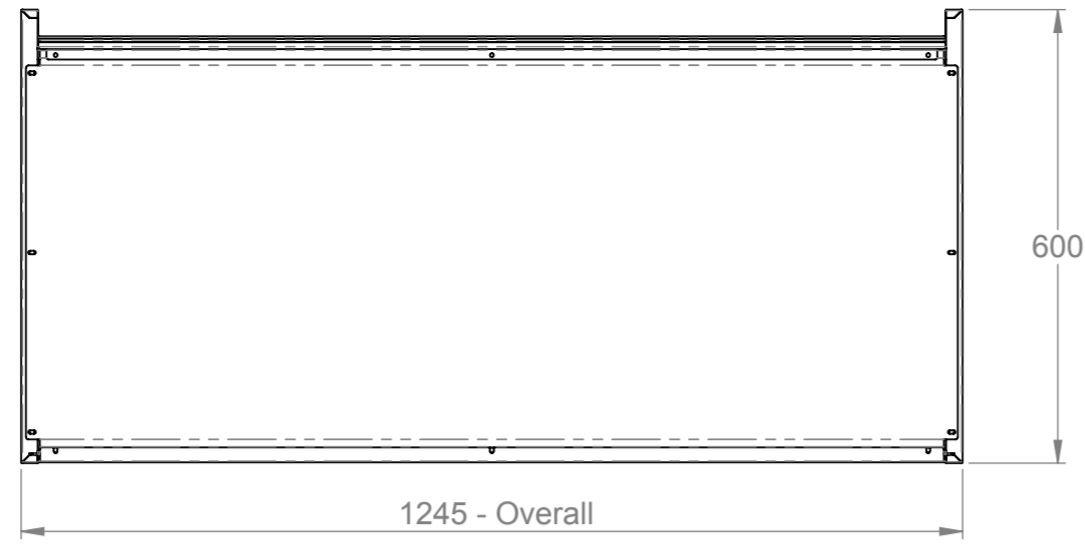

This drawing and the information properties contained there on is the property of Counterline Ltd and must not be copied or issued to a third party without the prior consent of Counterline Ltd.

Plan