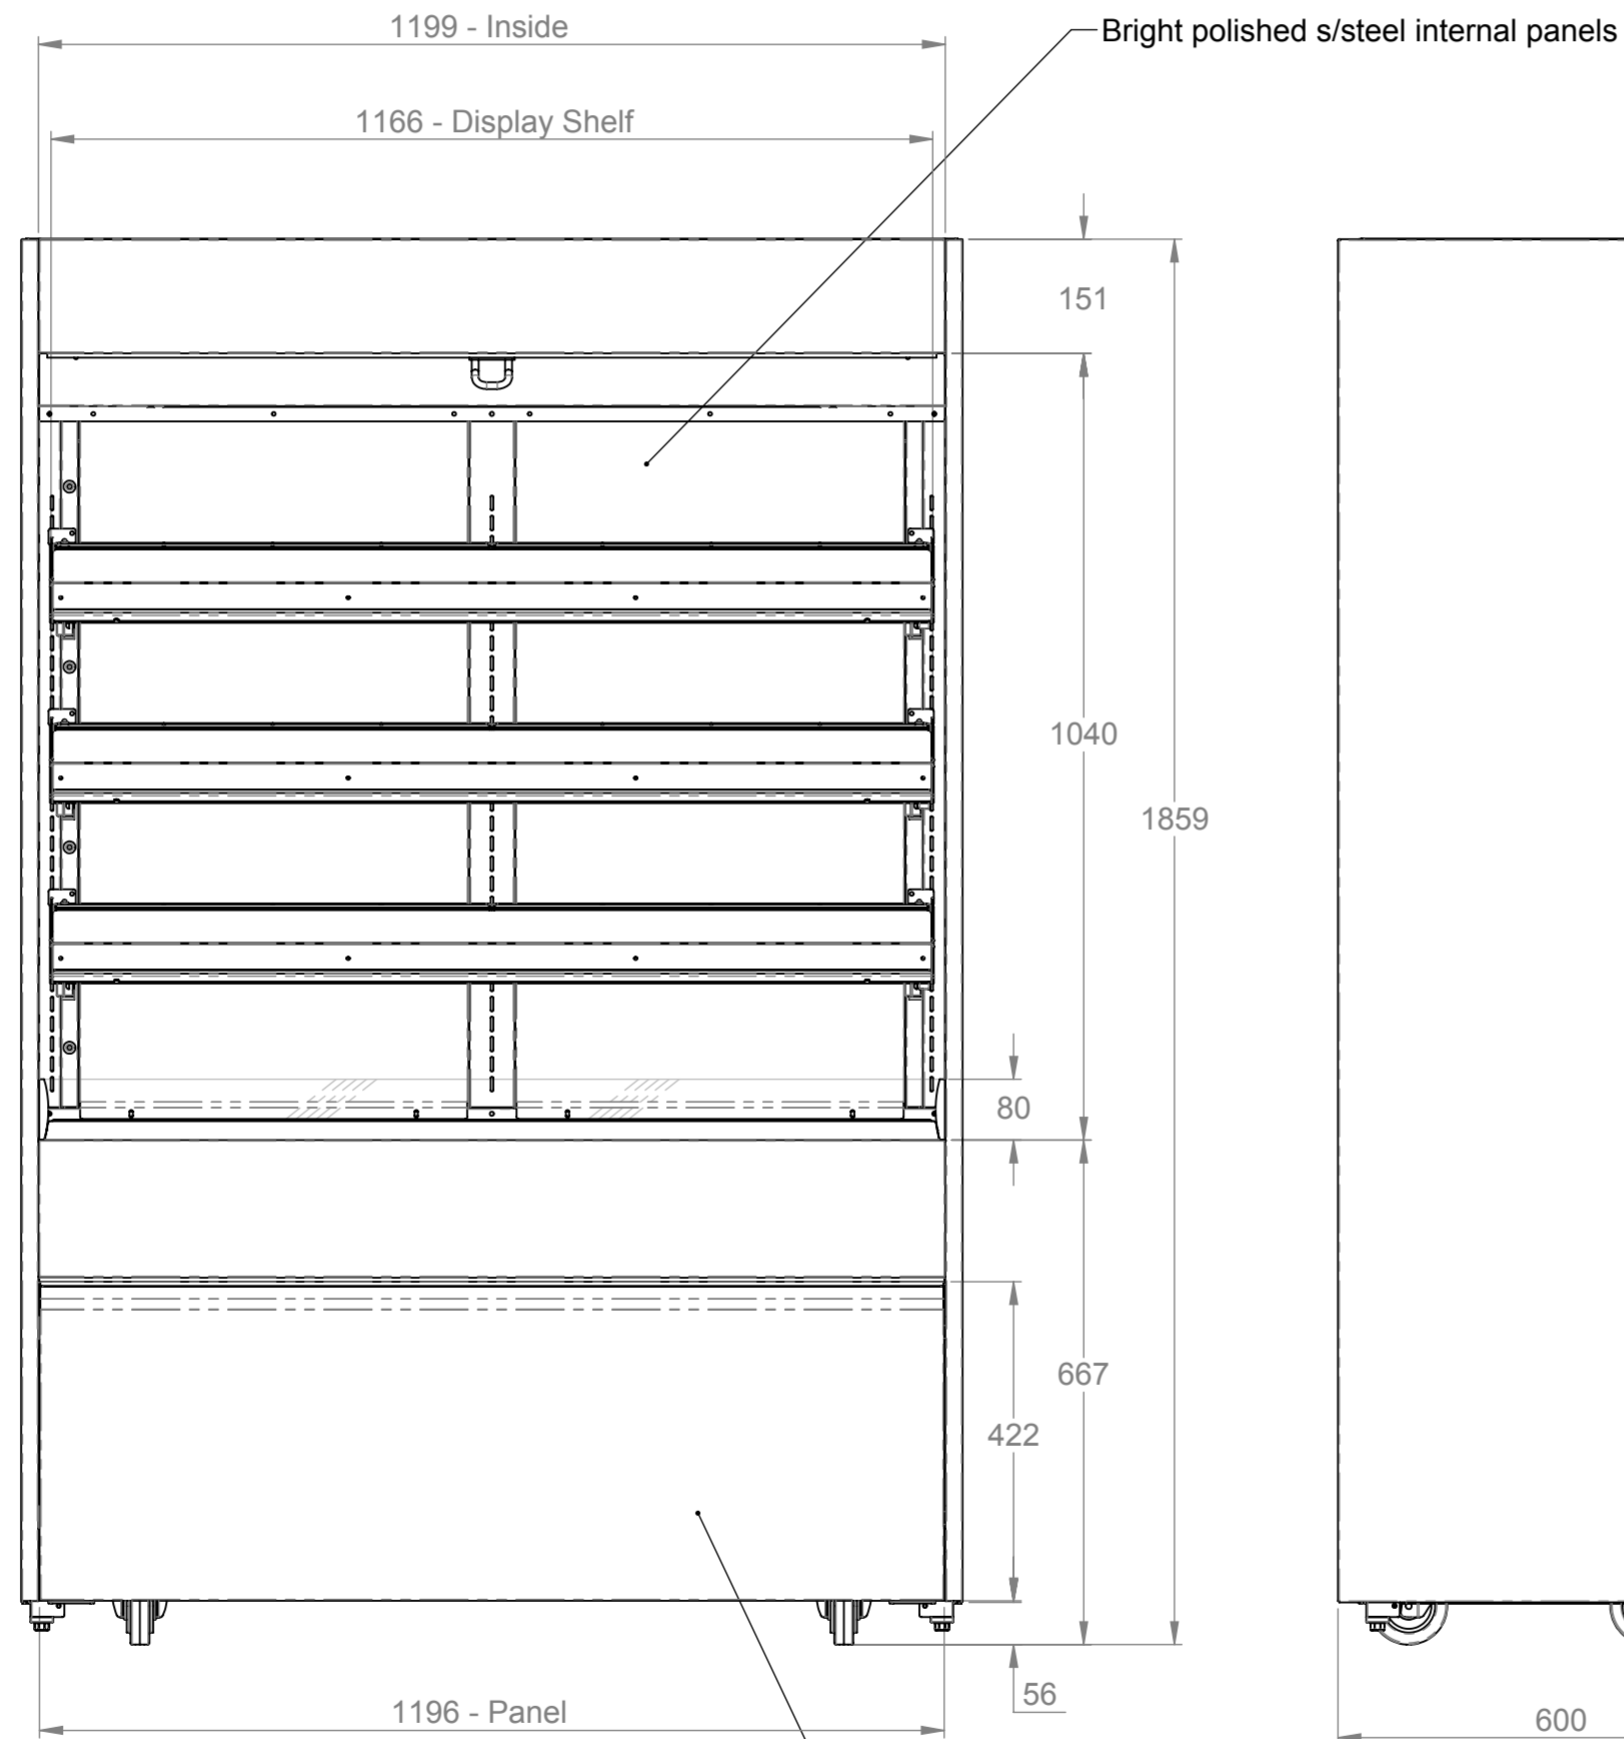

This drawing and the information properties contained there on is the property of Counterline Ltd and must not be copied or issued to a third party without the prior consent of Counterline Ltd.

Plan

Front elevation

End elevation

Rear elevation

End elevation

ELECTRICAL SPEC - 20A, 230V,  
(min 1.5Kw - max 4Kw)  
Via commando plug on 2.5 Metre lead  
Weight - 200 Kg Approx

**Assembly No - HHCNMD12-NB**

Issue	Date	Description
<p>Randles Rd, Knowsley Business Park, Merseyside L34 9HZ. Tel: 0151 548 2211 Fax: 0151 549 2179</p>		
Title: <b>Heated Multi Tier Narrow 1200</b>		
Drg No :	Issue:	Date: 14/06/2017
<b>17-153--A</b>		Scale: 1:10 @ A2
		Chk'd:
Drn by: G Burgess	All dims in MM	Date: