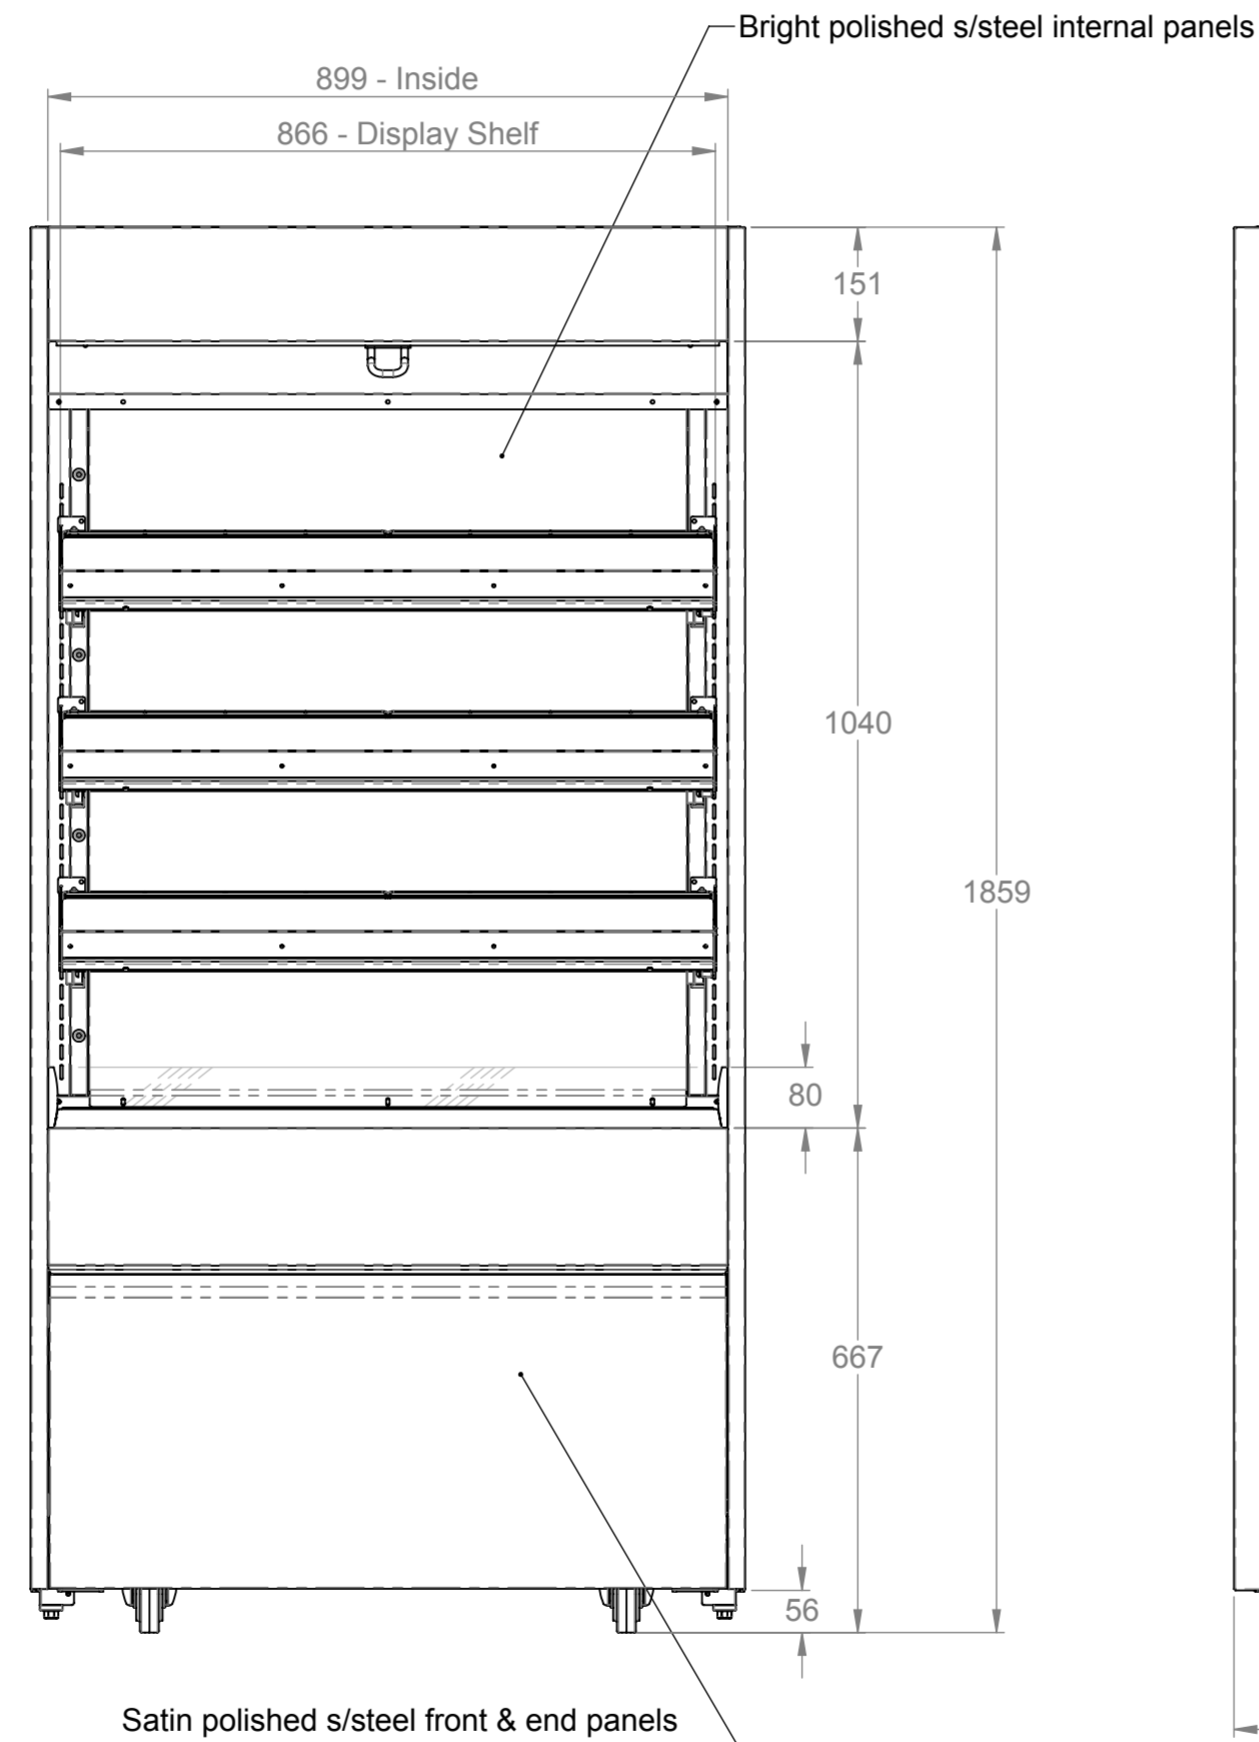

Front elevation