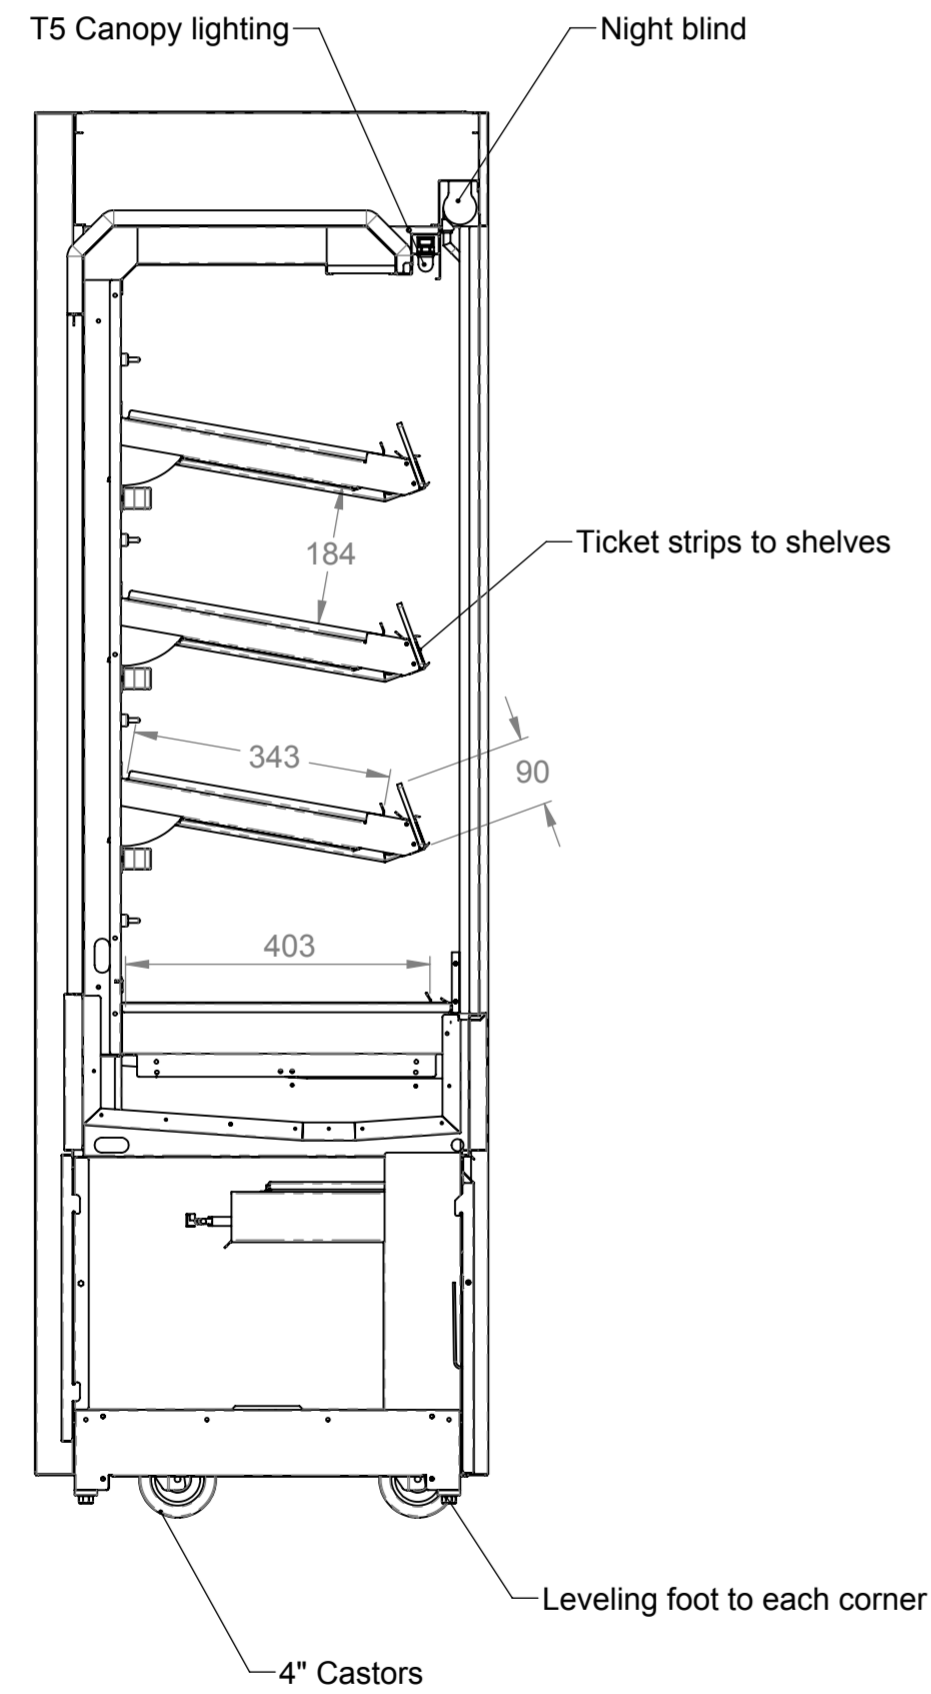

Front elevation