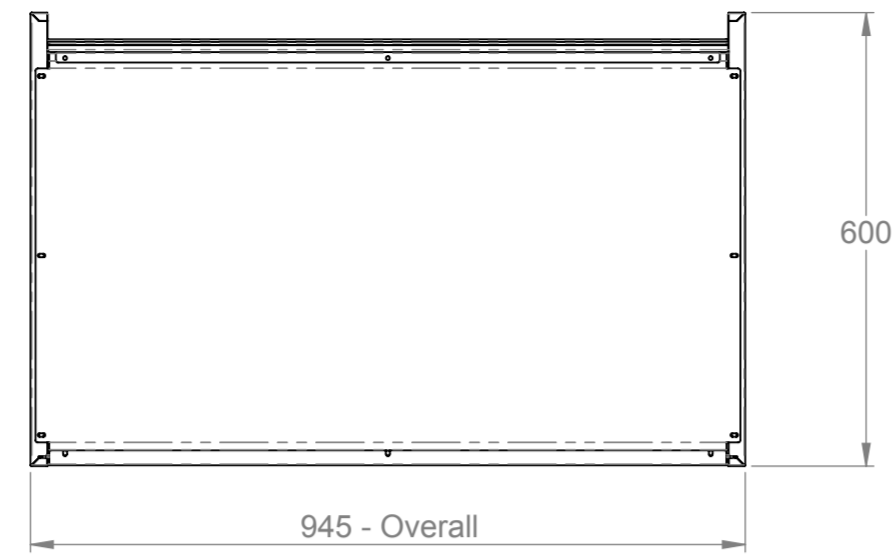

This drawing and the information properties contained there on is the property of Counterline Ltd and must not be copied or issued to a third party without the prior consent of Counterline Ltd.

Plan