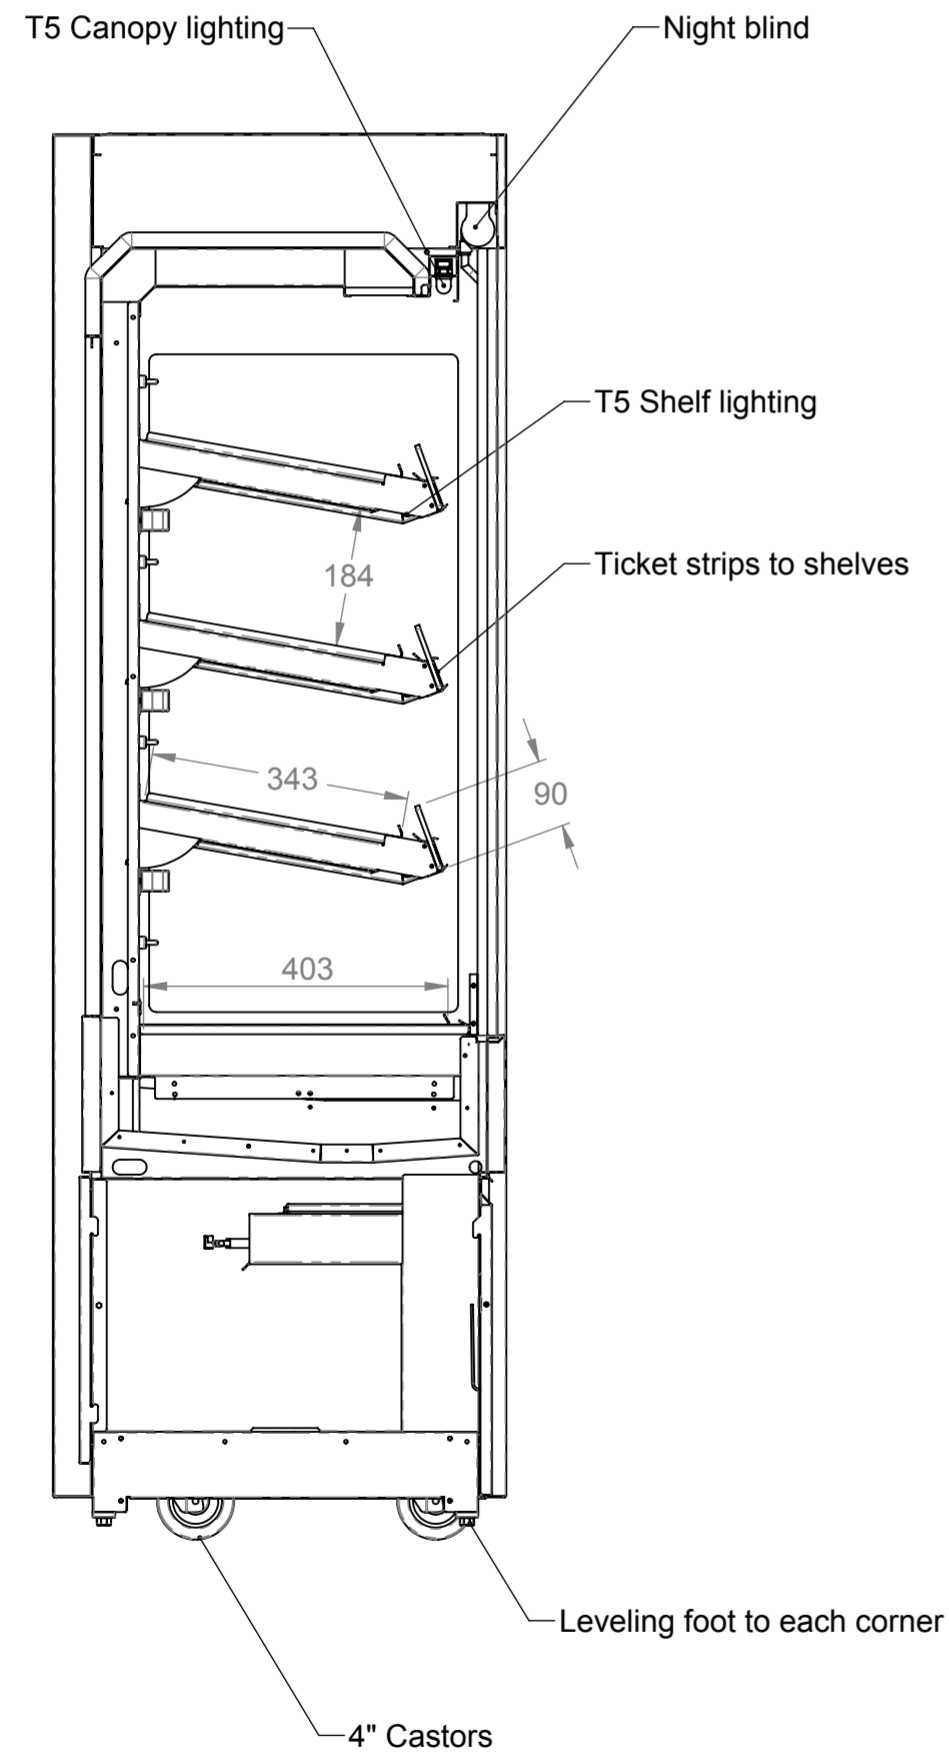

Front elevation