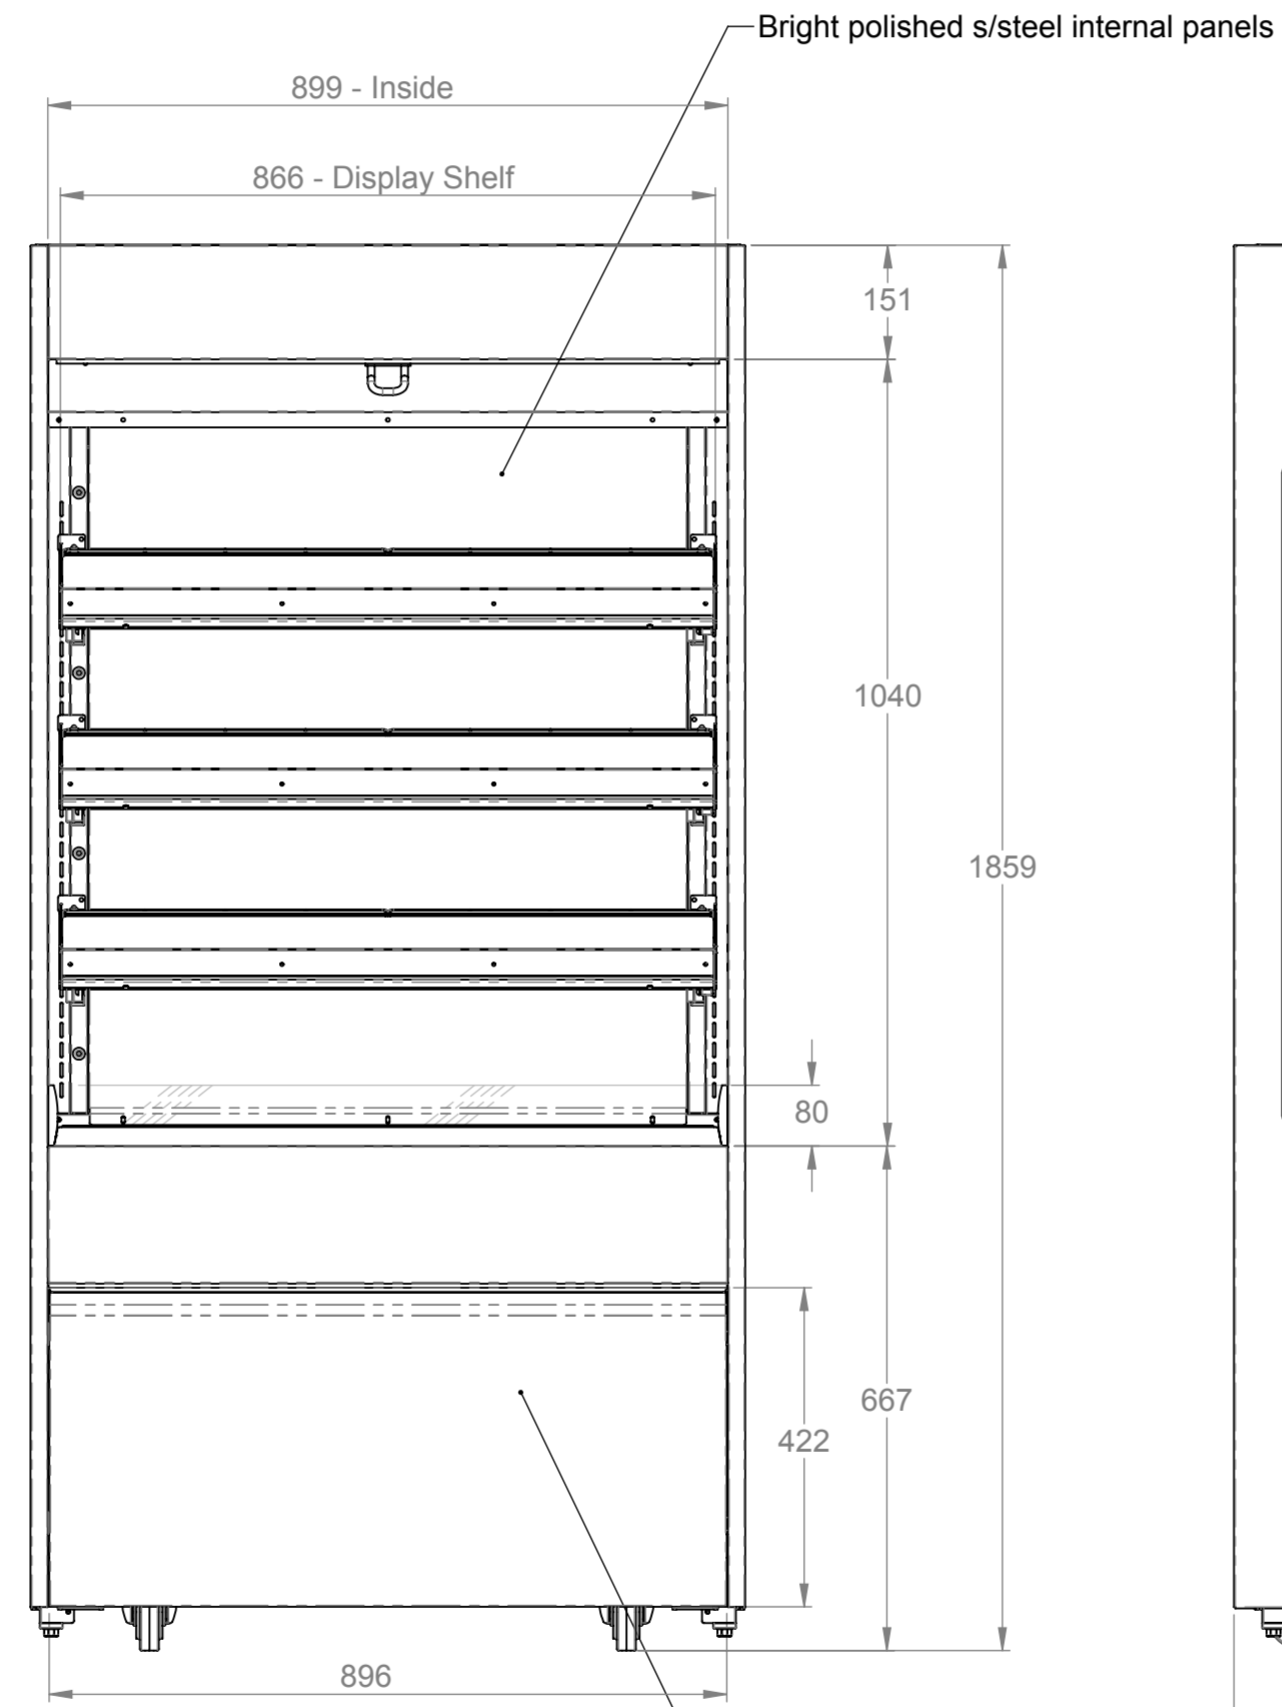

Front elevation