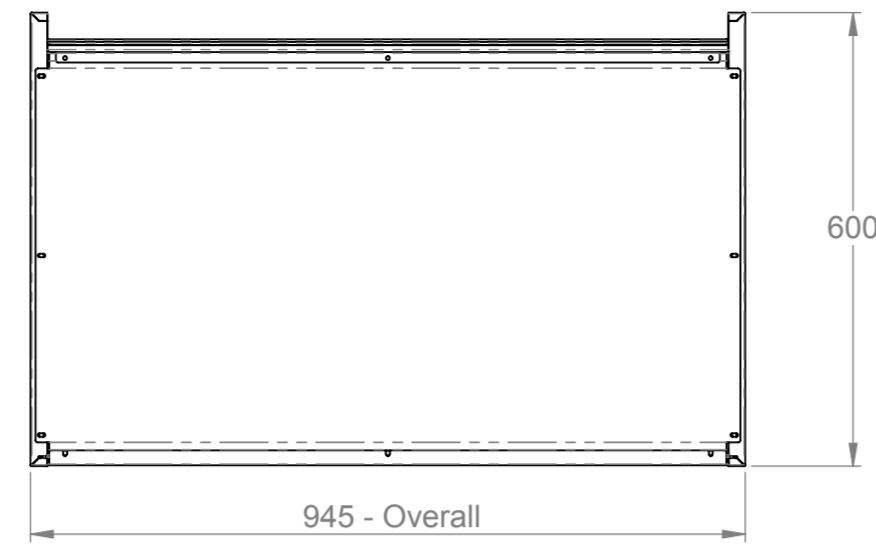

This drawing and the information properties contained there on is the property of Counterline Ltd and must not be copied or issued to a third party without the prior consent of Counterline Ltd.

Plan