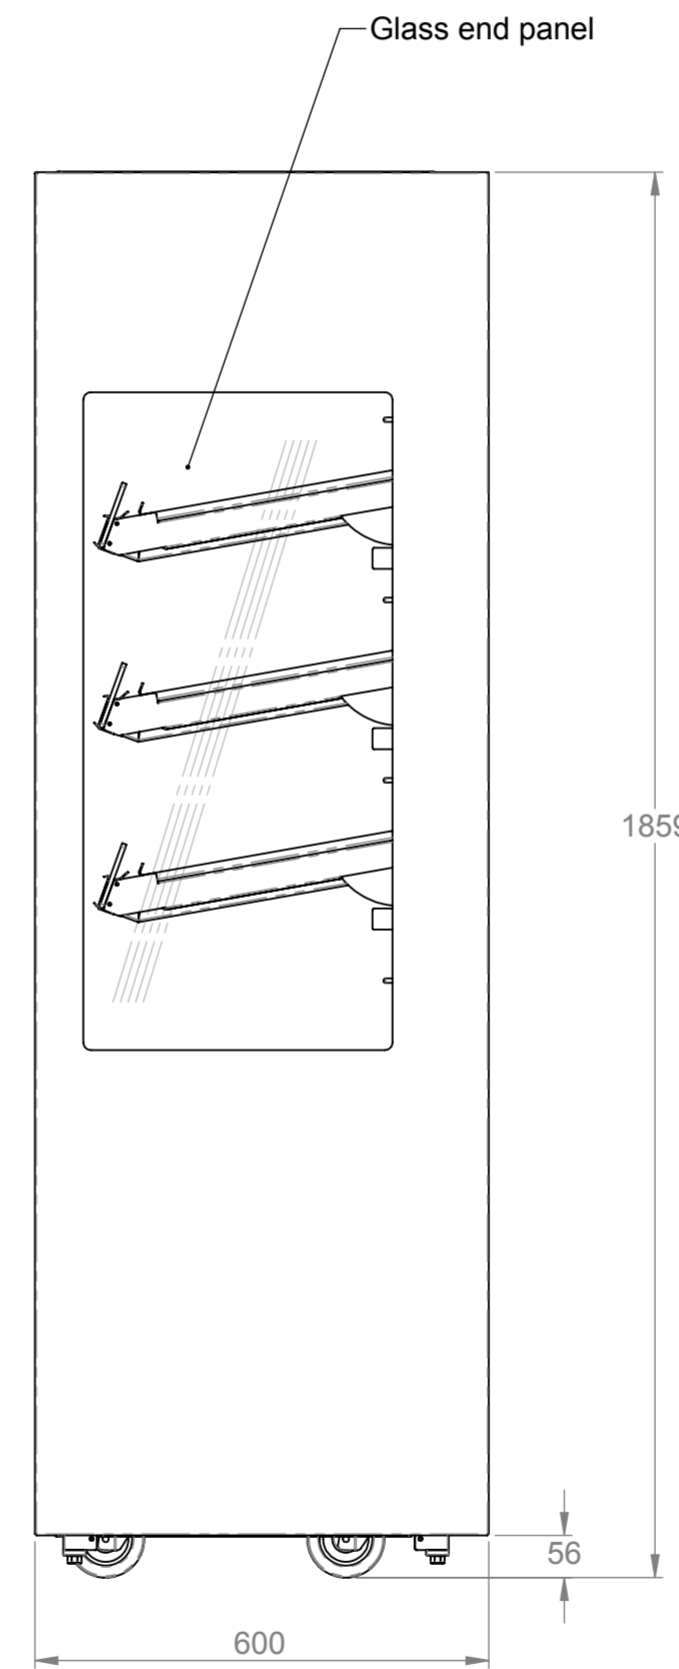

This drawing and the information properties contained there on is the property of Counterline Ltd and must not be copied or issued to a third party without the prior consent of Counterline Ltd.

Plan

Front elevation

End elevation

Rear elevation

ELECTRICAL SPEC - 13A, 230V,  
(min 1.5Kw - max 3Kw)  
Via 13 Amp plugtop on 2.5 Metre lead  
Weight - 200 Kg Approx

**Assembly No - HHCNMD09-NB-GE**

Issue	Date	Description
<p>Randles Rd, Knowsley Business Park, Merseyside L34 9HZ. Tel: 0151 548 2211 Fax: 0151 549 2179</p>		
Title: <b>Heated Multi Tier Narrow 900</b>		
Drg No :	Issue:	Date: 06/06/2017
<b>16-232--B</b>		Scale: 1:10 @ A2
Drn by: G Burgess	All dims in MM	Chk'd: Date: