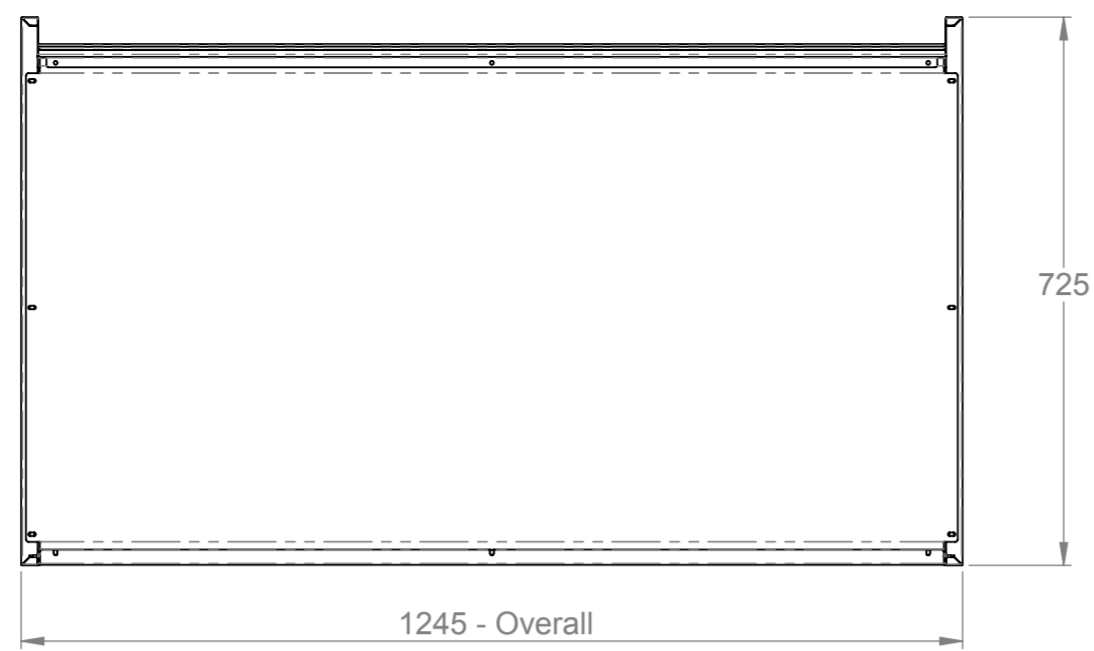

This drawing and the information properties contained there on is the property of Counterline Ltd and must not be copied or issued to a third party without the prior consent of Counterline Ltd.

1245 - Overall

725

Plan