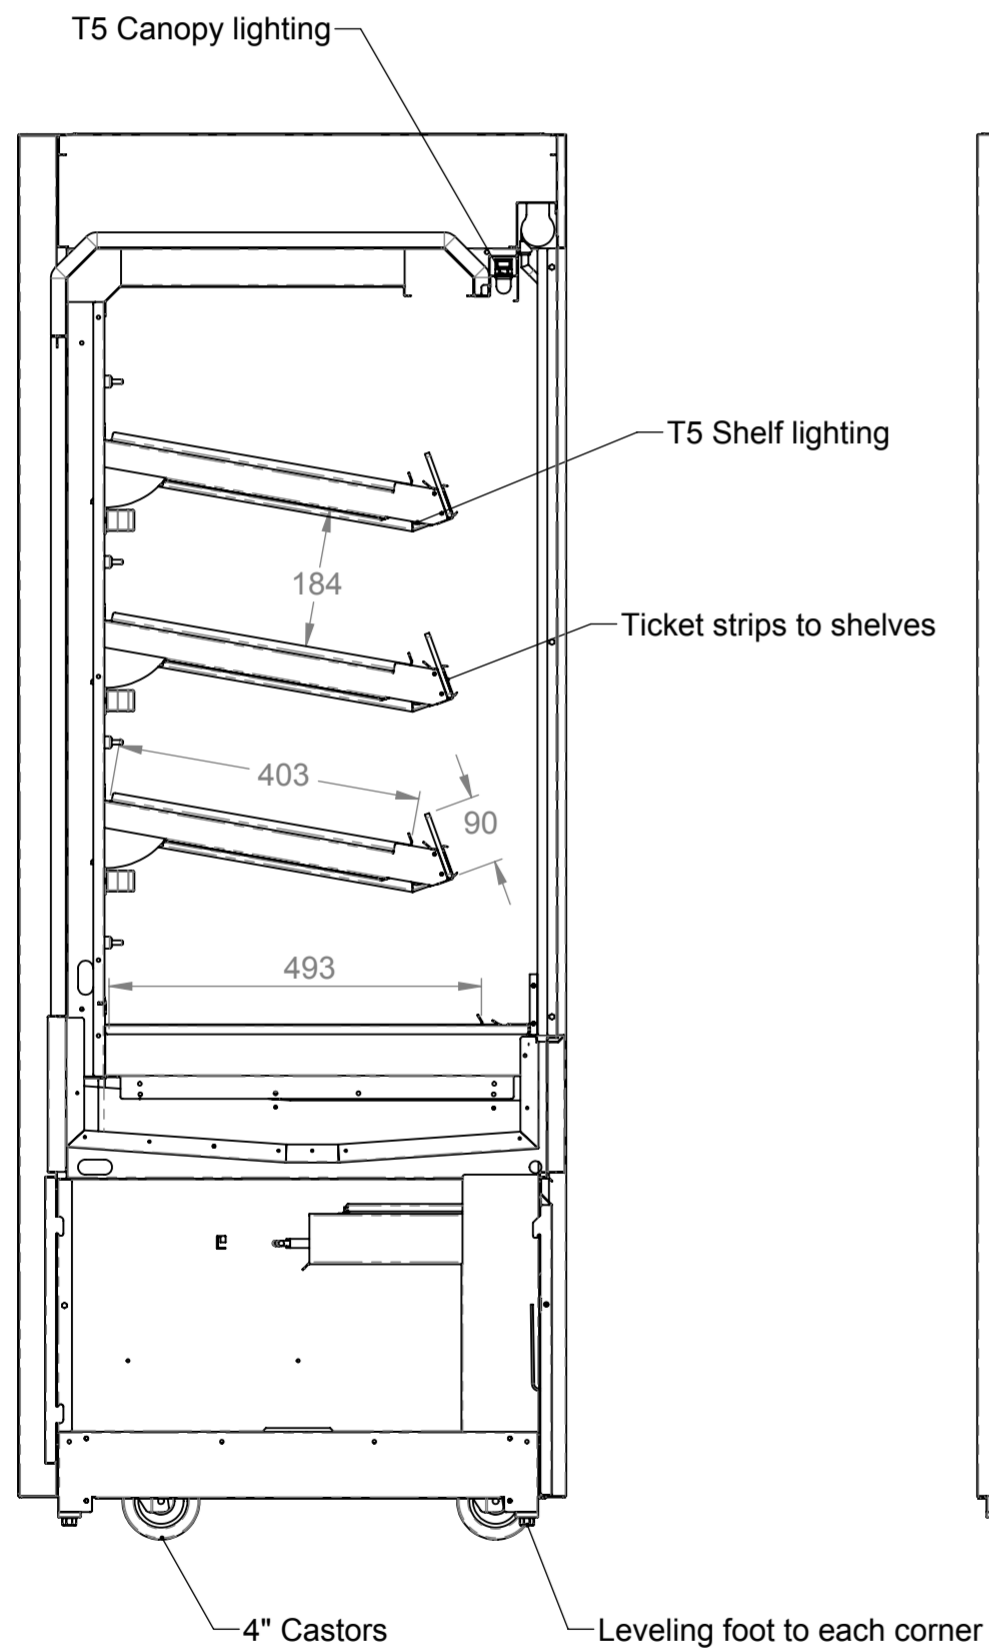

725

Plan

Front elevation

End elevation

Rear elevation

End elevation

ELECTRICAL SPEC - 20A, 230V,
(min1.5Kw - max 4Kw)
Via commando plug on 2.5 Metre lead
Weight - 350 Kg Approx

Assembly No - HHCMD12-NB