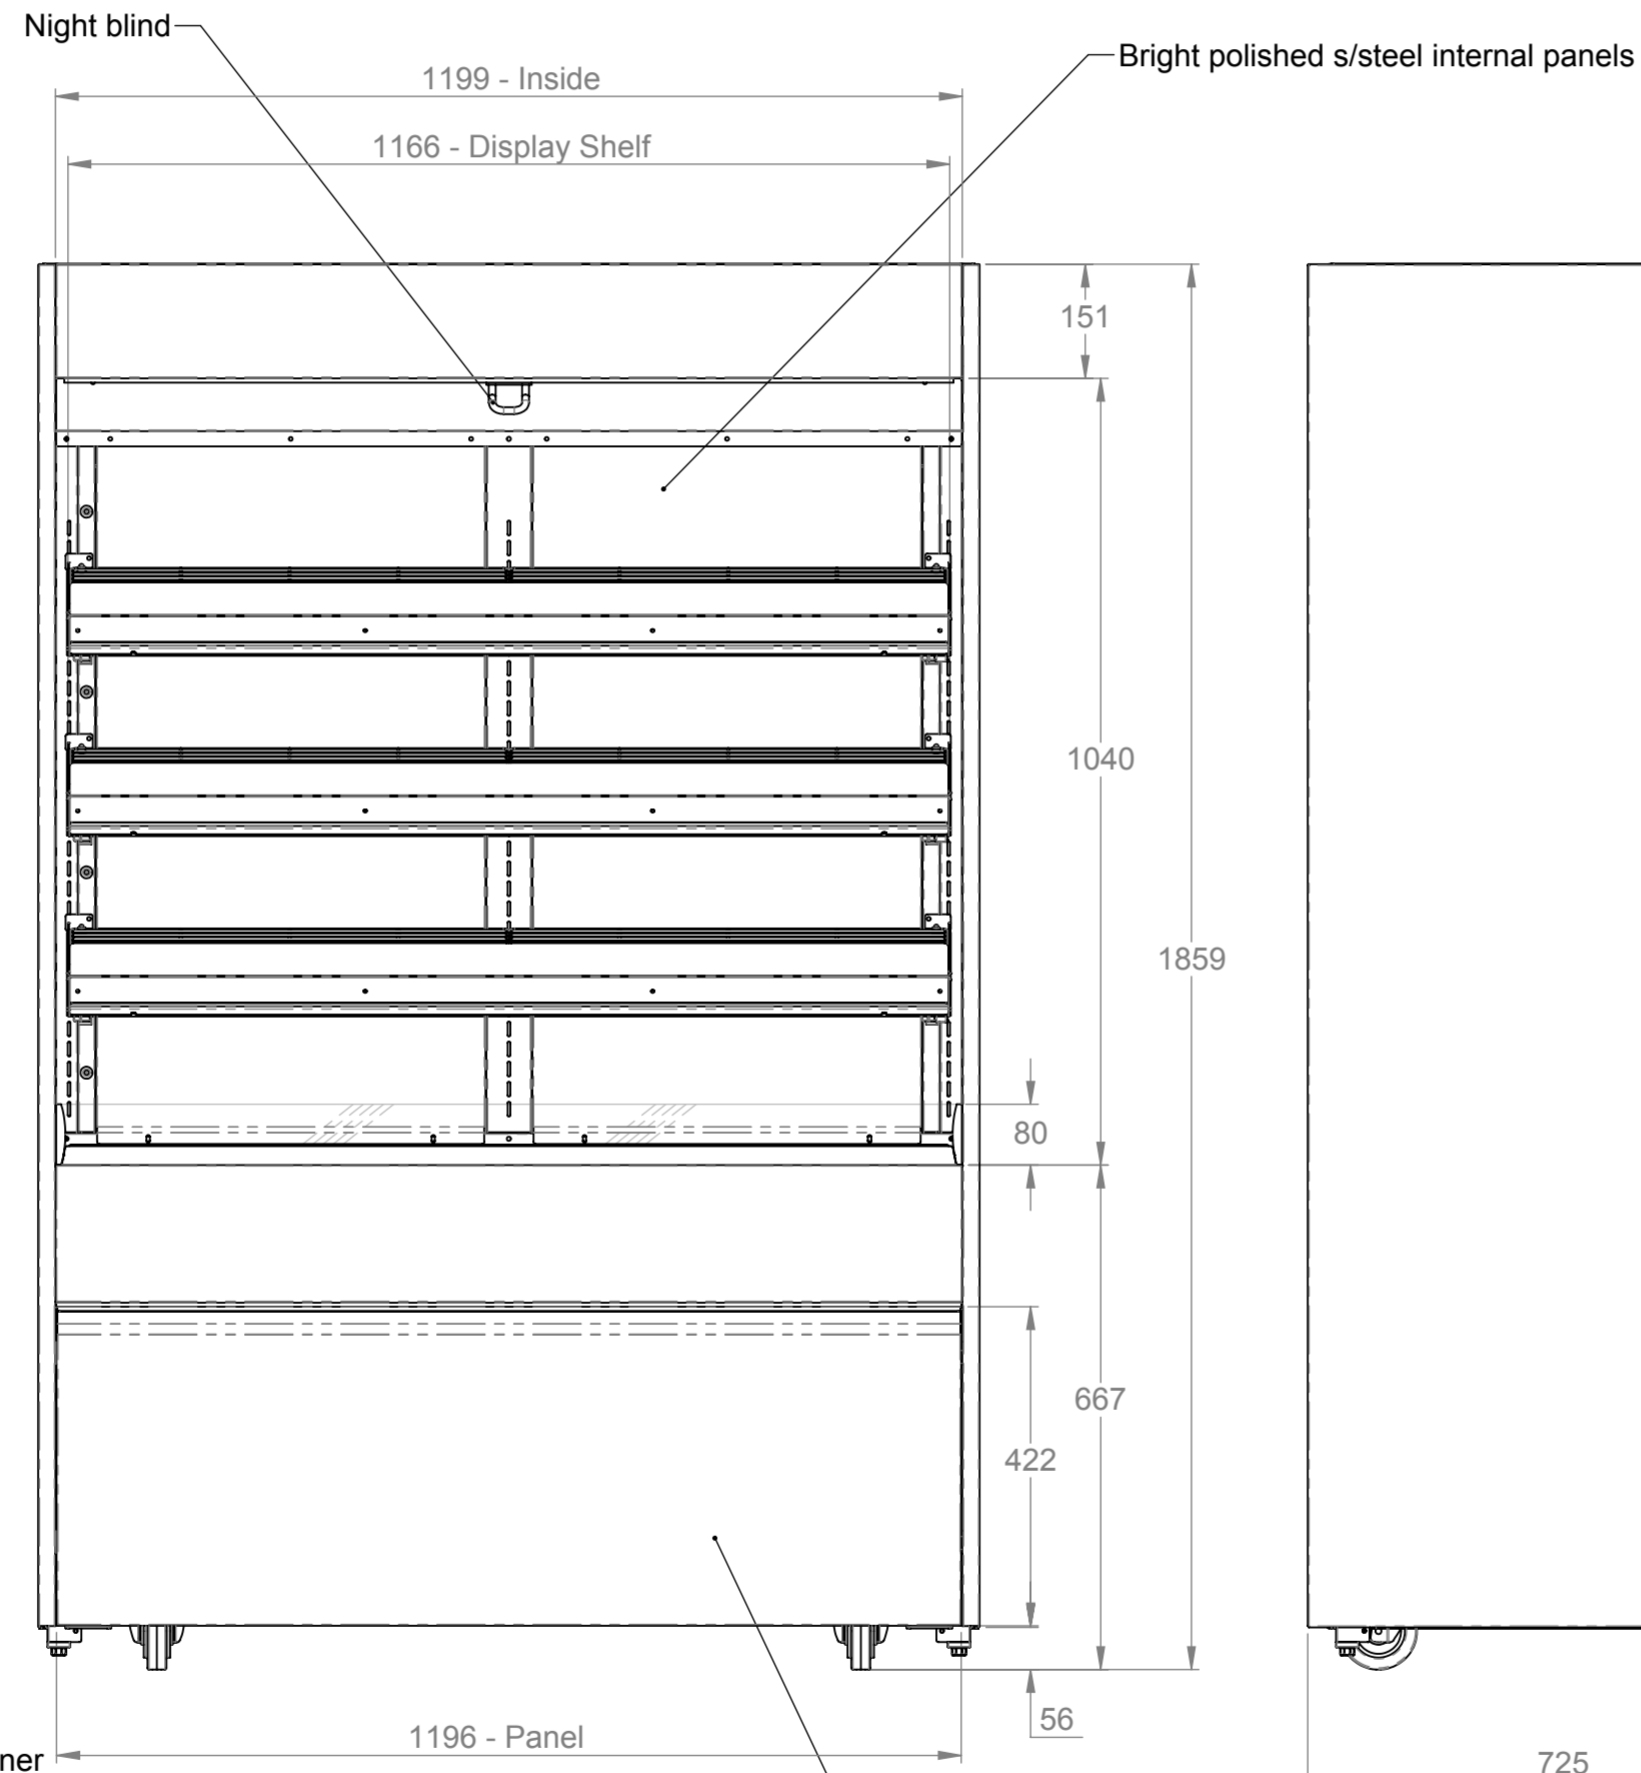

725

Plan

Front elevation

End elevation

Rear elevation

End elevation

ELECTRICAL SPEC - 20A, 230V,
(min1.5Kw - max 4Kw)
Via commando plug on 2.5 Metre lead
Weight - 350 Kg Approx

Assembly No - HHCMD12-NB